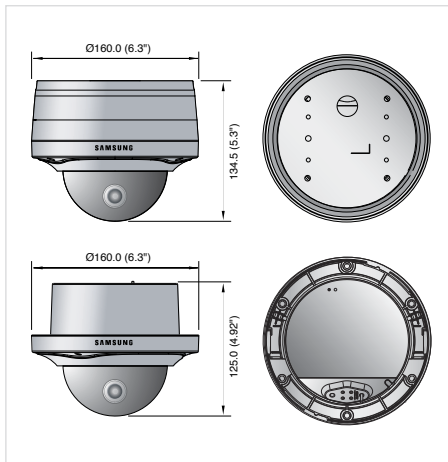

Dimensions

Unit : mm (inch)

The Eco mark represents Samsung Techwin's will to create environment-friendly products, and indicates that the product satisfies the EU RoHS Directive.

Design and specifications are subject to change without notice.

■ DISTRIBUTED BY

SAMSUNG TECHWIN CO., LTD.

701, Sampyeong-dong, Bundang-gu, Seongnam-si, Gyeonggi-do Korea 463-400
Tel : +82-70-7147-8741~8749, 8752~8760 Fax : +82-31-8018-3745
www.samsungsecurity.com www.samsungcctv.com

SAMSUNG TECHWIN AMERICA INC.

SAMSUNG TECHWIN EUROPE LTD.