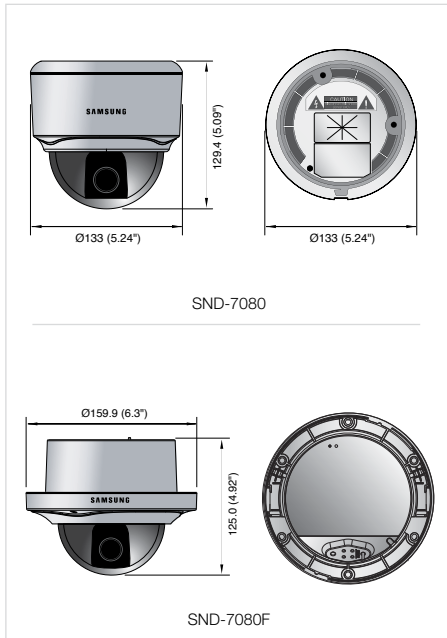

Dimensions

Unit : mm (inch)

The Eco mark represents Samsung Techwin's will to create environment-friendly products, and indicates that the product satisfies the EU RoHS Directive.

Design and specifications are subject to change without notice.

SAMSUNG TECHWIN CO., LTD.

701, Sampyeong-dong, Bundang-gu, Seongnam-si, Gyeonggi-do Korea 463-400
Tel : +82-70-7147-8741-8749, 8752-8760 Fax : +82-31-8018-3745
www.samsungsecurity.com www.samsungcctv.com

SAMSUNG TECHWIN AMERICA INC.

SAMSUNG TECHWIN EUROPE LTD.

■ DISTRIBUTED BY