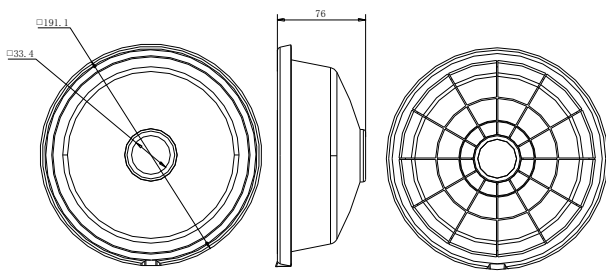

### Dimension:

### Parameter:

Model	DS-1253ZJ-M
Parameters	Rain Shade for Outdoor Dome Camera
Appearance	Hikvision White
Material	PP+30%GF
Dimension	Φ 191.1×76mm
Weight	133g