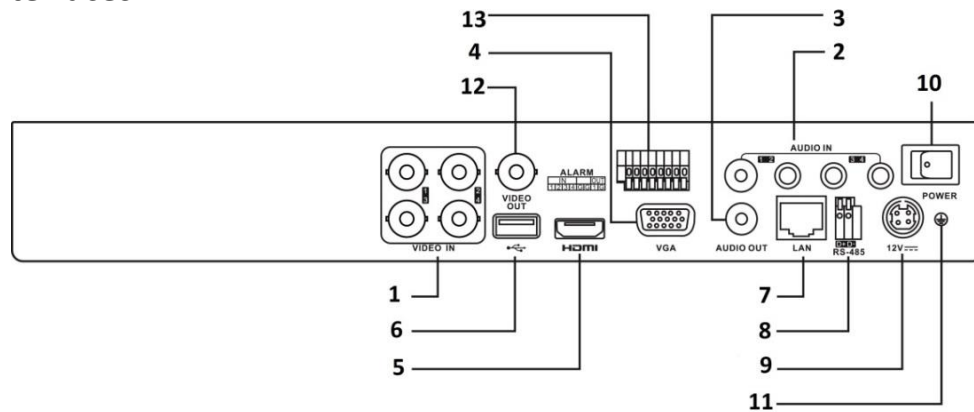

Physical Interfaces

No.	Description	No.	Description
1	VIDEO IN	8	RS-485 Serial Interface
2	AUDIO IN, RCA Connector	9	12 VDC Power Input
3	AUDIO OUT, RCA Connector	10	Power Switch
4	VGA Interface	11	GND
5	HDMI Interface	12	VIDEO OUT
6	USB Interface	13	Alarm In/Out
7	LAN Network Interface