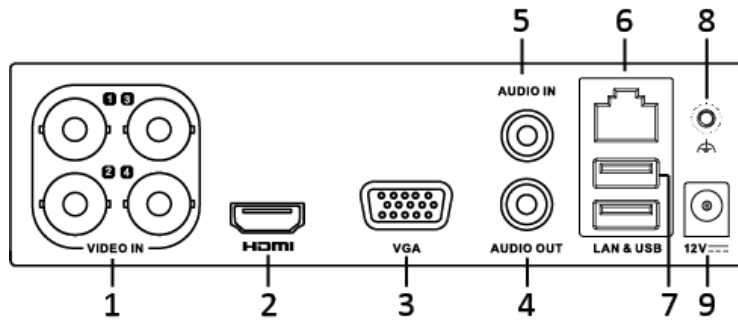

Physical Interfaces

NOTE

The rear panel of DS-7108/7116HQHI-K1 provides 8/16 video input interfaces.

Index	Description	Index	Description
1	VIDEO IN	6	LAN Network Interface
2	HDMI Interface	7	USB Interfaces
3	VGA Interface	8	GND
4	AUDIO OUT, RCA Connector	9	12 VDC Power Input
5	AUDIO IN, RCA Connector