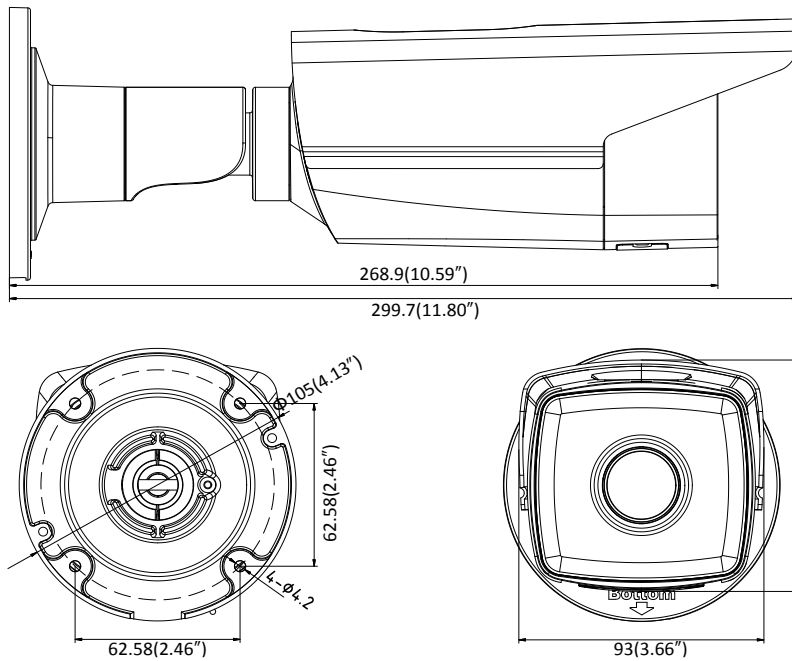

Dimensions

Unit: mm

Accessories

Distributed by