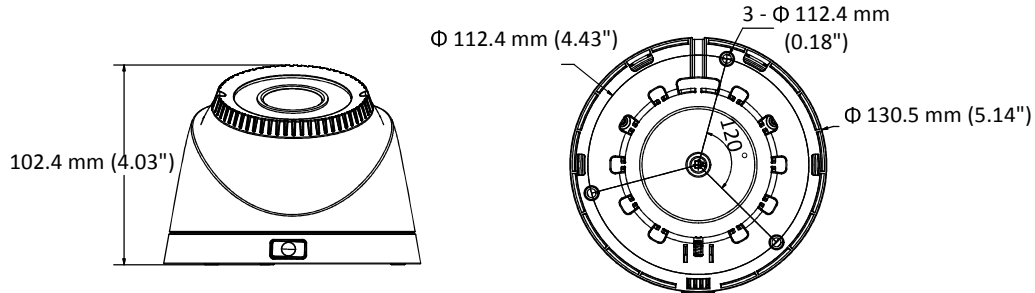

Available Models

DS-2CD1H21WD-IZ

Dimension