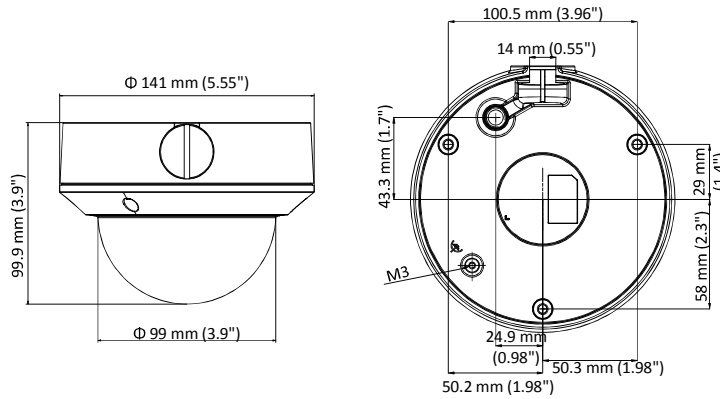

Available Models

DS-2CD1741FWD-I (Z)

Dimension