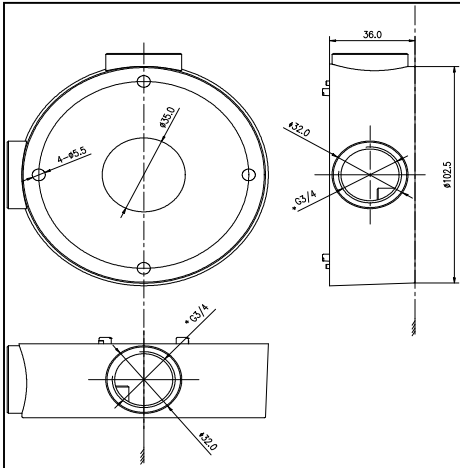

DS-1260ZJ

Junction Box for Bullet Camera

Features:

- Aluminum alloy material with surface spray treatment

Dimension:

Order Model:

DS-1260ZJ

Parameter:

Model	DS-1260ZJ
Parameters	Junction Box for Bullet Camera
Appearance	Hikvision White
Material	Aluminum Alloy
Dimension	Φ 88.5 mm
Weight	251g

Notice:

- The bracket should be installed on flat wall
- Waterproof rubber is necessary for outdoor application
- The wall must be capable of supporting over 3 times as much as the total weight of the camera and the mount.
- The maximum load capacity of the bracket is 4.5KG

Note: The actual dome camera may vary from the picture above.