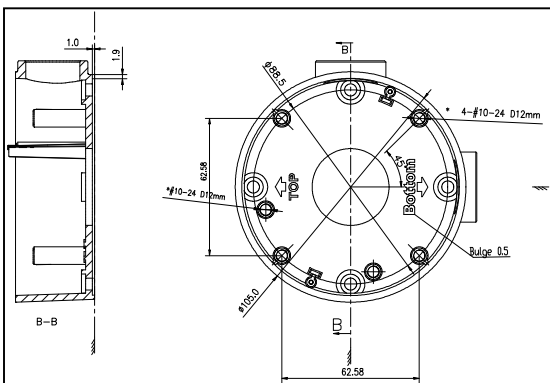

DS-1260ZJ

Junction Box for Bullet Camera

Features:

- Aluminum alloy material with surface spray treatment

Dimension:

Order Model:

DS-1260ZJ

Parameter:

Model	DS-1260ZJ
Parameters	Junction Box for Bullet Camera
Appearance	Hikvision White
Material	Aluminum Alloy
Dimension	Φ 88.5 mm
Weight	251g

Notice:

- The bracket should be installed on flat wall
- Waterproof rubber is necessary for outdoor application
- The wall must be capable of supporting over 3 times as much as the total weight of the camera and the mount.
- The maximum load capacity of the bracket is 4.5KG

Note: The actual dome camera may vary from the picture above.