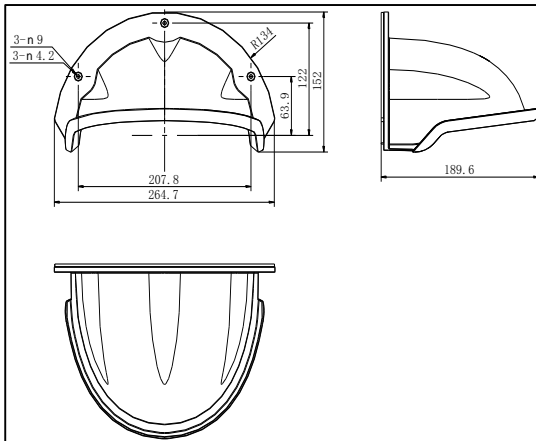

DS-1250ZJ

Rain Shade for Outdoor Dome Camera

Features:

- Composite fibre material with good tenacity and high reliability;
- Water chute design for preventing rainwater from flowing to camera housing;
- Prevent direct sunlight and improve image quality;
- Rain protection and six-level windproof;
- Weaken the possibility of freezing;

Dimension:

Order Model:

DS-1250ZJ

Parameter:

Model	DS-1250ZJ
Parameters	Rain Shade for Outdoor Dome Camera
Appearance	Hikvision White
Material	Composite Fibre
Dimension	264.7*152*189.6 mm
Weight	199g

Notice:

- The rain shade should be installed on flat wall
- The wall must be capable of supporting over 3 times as much as the total weight of the camera and accessory.

Note: The actual dome camera may vary from the picture above.