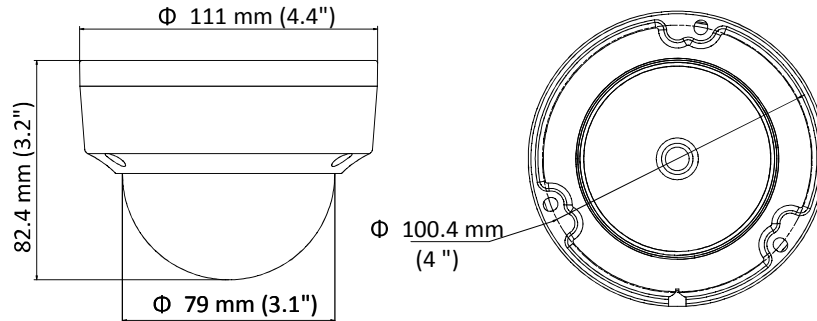

Available Models

DS-2CD1101-I

Dimension