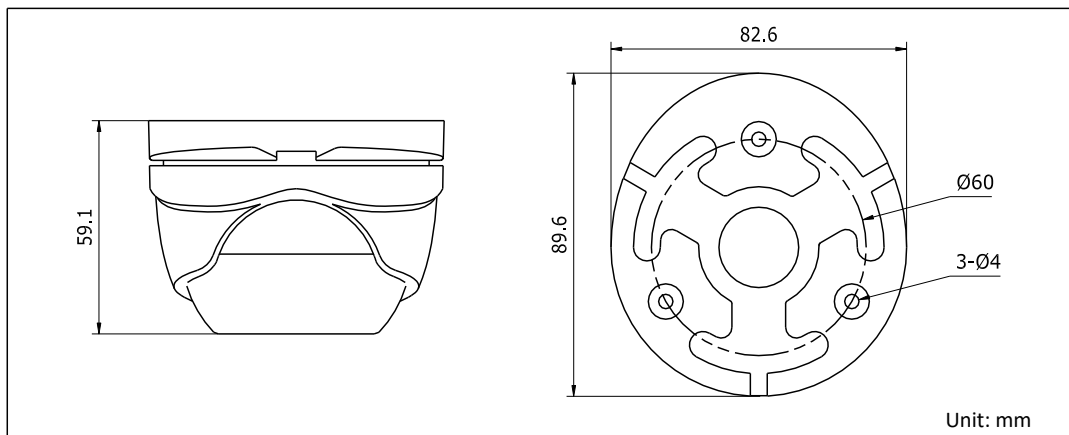

DS-2CE56D0T-IRM HD1080P IR Turret Camera

Key Features

- 2 Megapixel high-performance CMOS
- Analog HD output, up to 1080P resolution
- True Day/Night, Smart IR
- Up to 20m IR distance
- IP66 weatherproof

Specifications

Camera	
Image Sensor	2MP CMOS Image Sensor
Signal System	PAL/NTSC
Effective Pixels	1920(H)*1080(V)
Min. illumination	0.01 Lux @ (F1.2,AGC ON),0 Lux with IR
Shutter Time	1/25(1/30)s to 1/50,000s
Lens	2.8mm, 3.6mm, 6mm optional
	Angle of View: 103°(2.8mm), 82.2°(3.6mm), 54°(6mm)
Lens Mount	M12
Day & Night	ICR
Angle Adjustment	Pan: 0 - 360°, Tilt: 0 - 75°, Rotation: 0 - 360°
Synchronization	Internal synchronization
Video Frame Rate	1080p@25fps/1080p@30fps
HD Video Output	1 Analog HD output
S/N Ratio	>62dB
General	
Operating Conditions	-40 °C – 60 °C (-40 °F – 140 °F), Humidity 90% or less (non-condensing)
Power Supply	12 VDC ± 15%
Power Consumption	Max. 4W
Protection Level	IP66
IR Range	Up to 20m
Dimension	89.6 × 59.1 mm (3.53" × 2.33")
Weight	340 g

Order Models

DS-2CE56D0T-IRM

Dimensions

Accessories

DS-1272ZJ-110-TRS

Wall Mounting

DS-1275ZJ

Vertical Pole Mounting