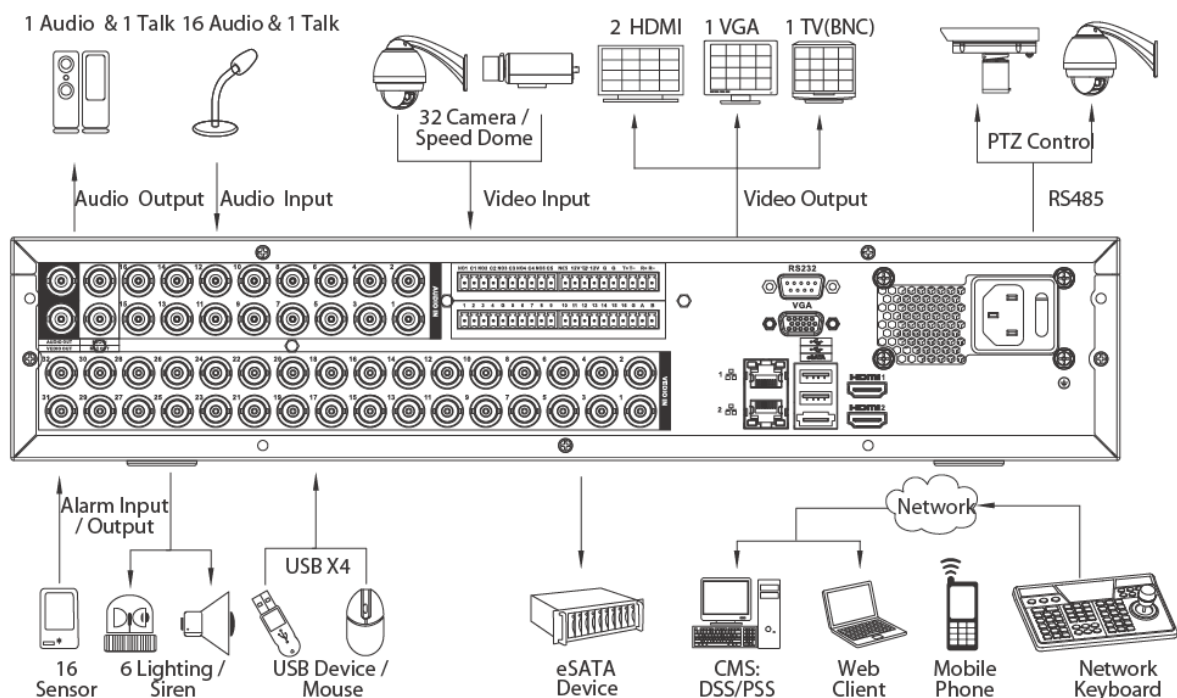

DH-HCVR5824/5832S-S2

Network	
Ethernet	2RJ-45 port (10/100M/1000M)
Network Functions	HTTP, IPv4/IPv6, TCP/IP, UPNP, RTSP, UDP, SMTP, NTP, DHCP, DNS, PPPOE, DDNS, FTP, IP Filter, SNMP, P2P
Max. User Access	128 users
Smart Phone	iPhone, iPad, Android, Windows Phone
Storage	
Internal HDD	8 SATA ports(8HDDs or 6HDDs+1CD/DVD-RW), up to 32TB
External HDD	1 eSATA port
Auxiliary Interface	
USB Interface	4 ports (2 Rear), USB2.0
RS232	1 port, For PC communication & Keyboard
RS485	1 port RS485 for PTZ control, 1 port RS422 for Keyboard
General	
Power Supply	AC 100~240 V, 50/60 Hz
Power Consumption	40W(Without HDD)
Working Environment	-10°C ~ +55°C/10%~90%RH / 86~106kpa
Dimension(W×D×H)	2U, 440mm×460mm×89mm
Weight	6.5KG(without HDD)

System Connection

*Takes HCVR5832S-S2 as an example

Dahua Technology Co., Ltd.

1199' BinAn Road, Binjiang District, Hangzhou, China

Tel: +86-571-87688883

Fax: +86-571-87688815

Email: overseas@dahuatech.com