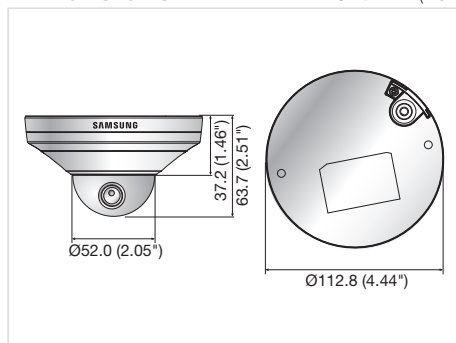

Dimensions

Unit : mm (inch)

SNV-6013N/P