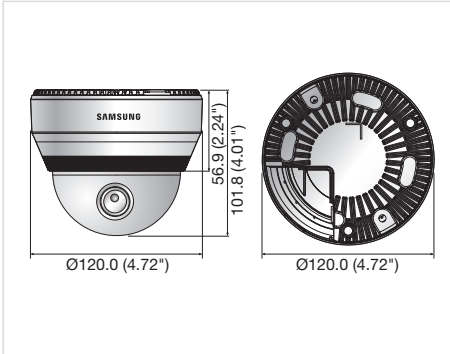

Dimensions

Unit : mm (inch)

The Eco mark represents Samsung Techwin's will to create environment-friendly products, and indicates that the product satisfies the EU RoHS Directive.

Design and specifications are subject to change without notice.

■ DISTRIBUTED BY

SAMSUNG TECHWIN CO., LTD.

6, Pangyo-ro 319beon-gil, Bundang-gu, Seongnam-si, Gyeonggi-do, SEOUL 463-400 Rep. of KOREA
Tel : +82-70-7147-8741~8749, 8752~8760 Fax : +82-31-8018-3745 www.samsungsecurity.com www.samsungcctv.com
COPYRIGHT BY SAMSUNG TECHWIN. ALL RIGHT RESERVED

SAMSUNG TECHWIN EUROPE LTD.
2nd Floor, No. 5 The Heights, Brooklands, Weybridge,
Surrey, KT13 ONY, UK
Tel : +44-1932-82-6700 Fax : +44-1932-82-6701

SAMSUNG TECHWIN