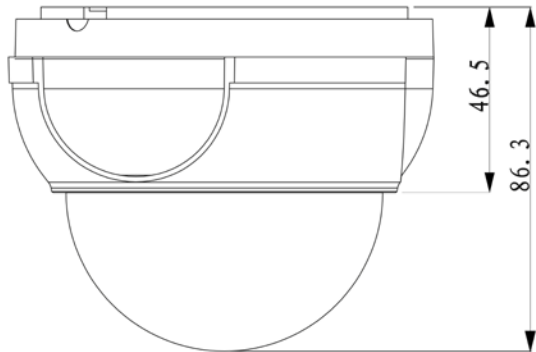

DH-CA-D170C

Dimensions (mm)

Dahua Technology Co., Ltd.

1187 BinAn Road, Binjiang District, Hangzhou, China

Tel: +86-571-87688883

Fax: +86-571-87688815

Email: overseas@dahuatech.com

www.dahuatech.com

*Design and specifications are subject to change without notice.

© 2012 Dahua Technology Co., Ltd.