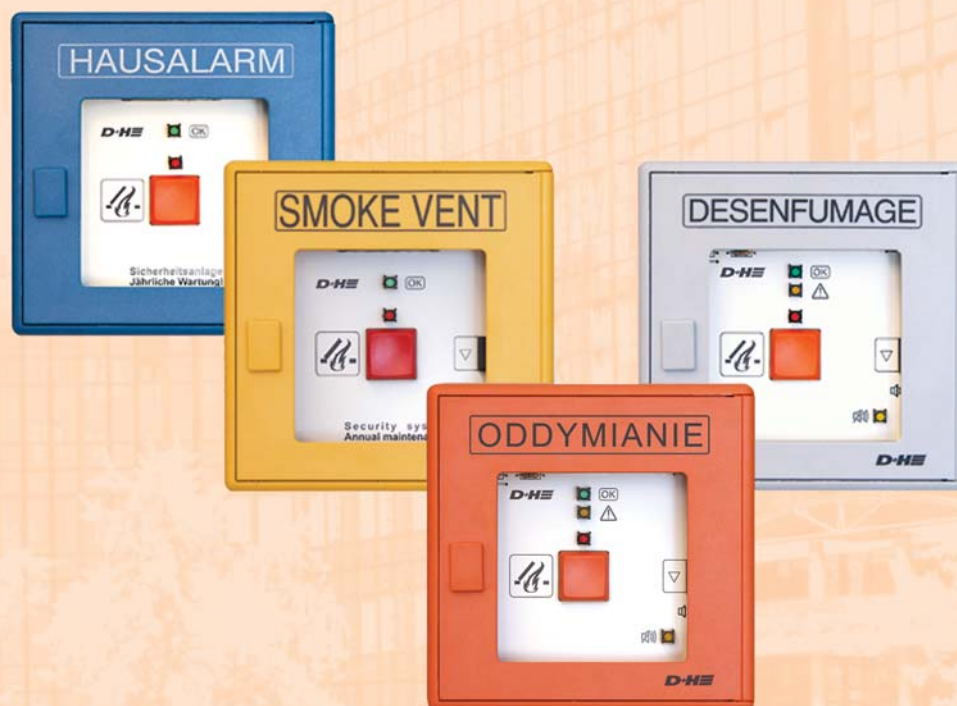

Przyciski oddymiania

smoke vent buttons

RT 42 / RT 42-ST

Planowane wycofanie w 2012 roku. Szczegóły w dziale handlowym.

24 VDC

Informacja o produkcie

- dla central oddymiania 24V firmy D+H
- różne wersje
- dostępny w 5 różnych kolorach
- możliwość napisu „oddymianie” w języku narodowym

Przyciski oddymiania stosuje się w powiązaniu z instalacją oddymiania D+H typu RZN, w celu ręcznego wyzwalania systemu w razie pożaru. Sygnalizowane są tu dodatkowo stany robocze i alarmowe.

Duży wybór typów zaspakaja niemal wszystkie wymagania budowlane.

Product Information

- for 24V D+H-smoke vent control panels
- various designs
- in 5 different colours available
- smoke vent sign in national language possible

In case of fire the smoke vent buttons RT are used for the manual release of the system, in connection with D+H smoke vent systems of the type RZN. In addition the operation and alarm conditions are displayed.

Due to the large range of types, almost every structural requirement is fulfilled.