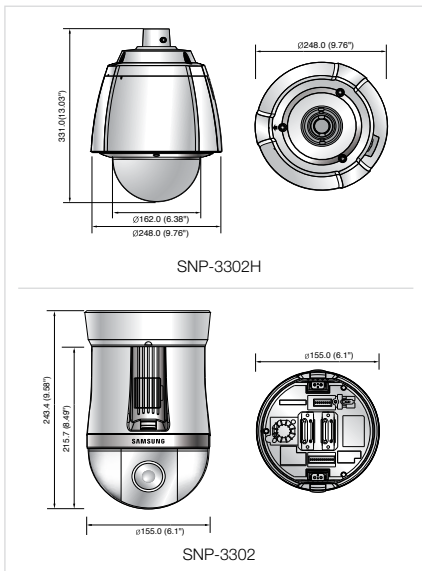

Dimensions

Unit : mm (inch)

The Eco mark represents Samsung Technwin's will to create environment-friendly products, and indicates that the product satisfies the EU RoHS Directive.

Design and specifications are subject to change without notice.